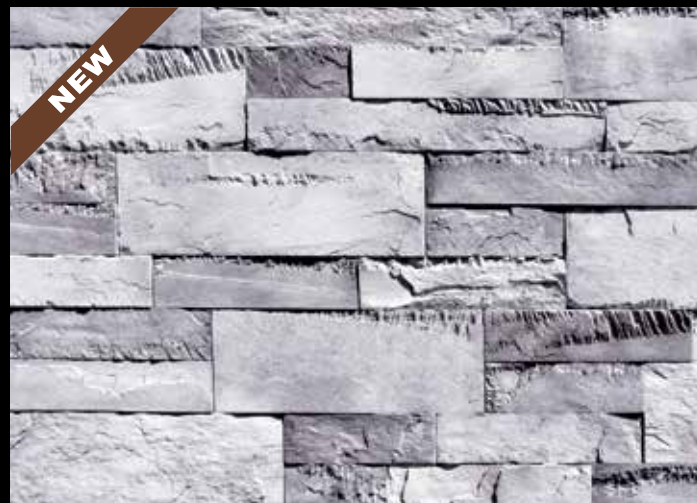

SAWTOOTH LEDGE

VISTA POINTE