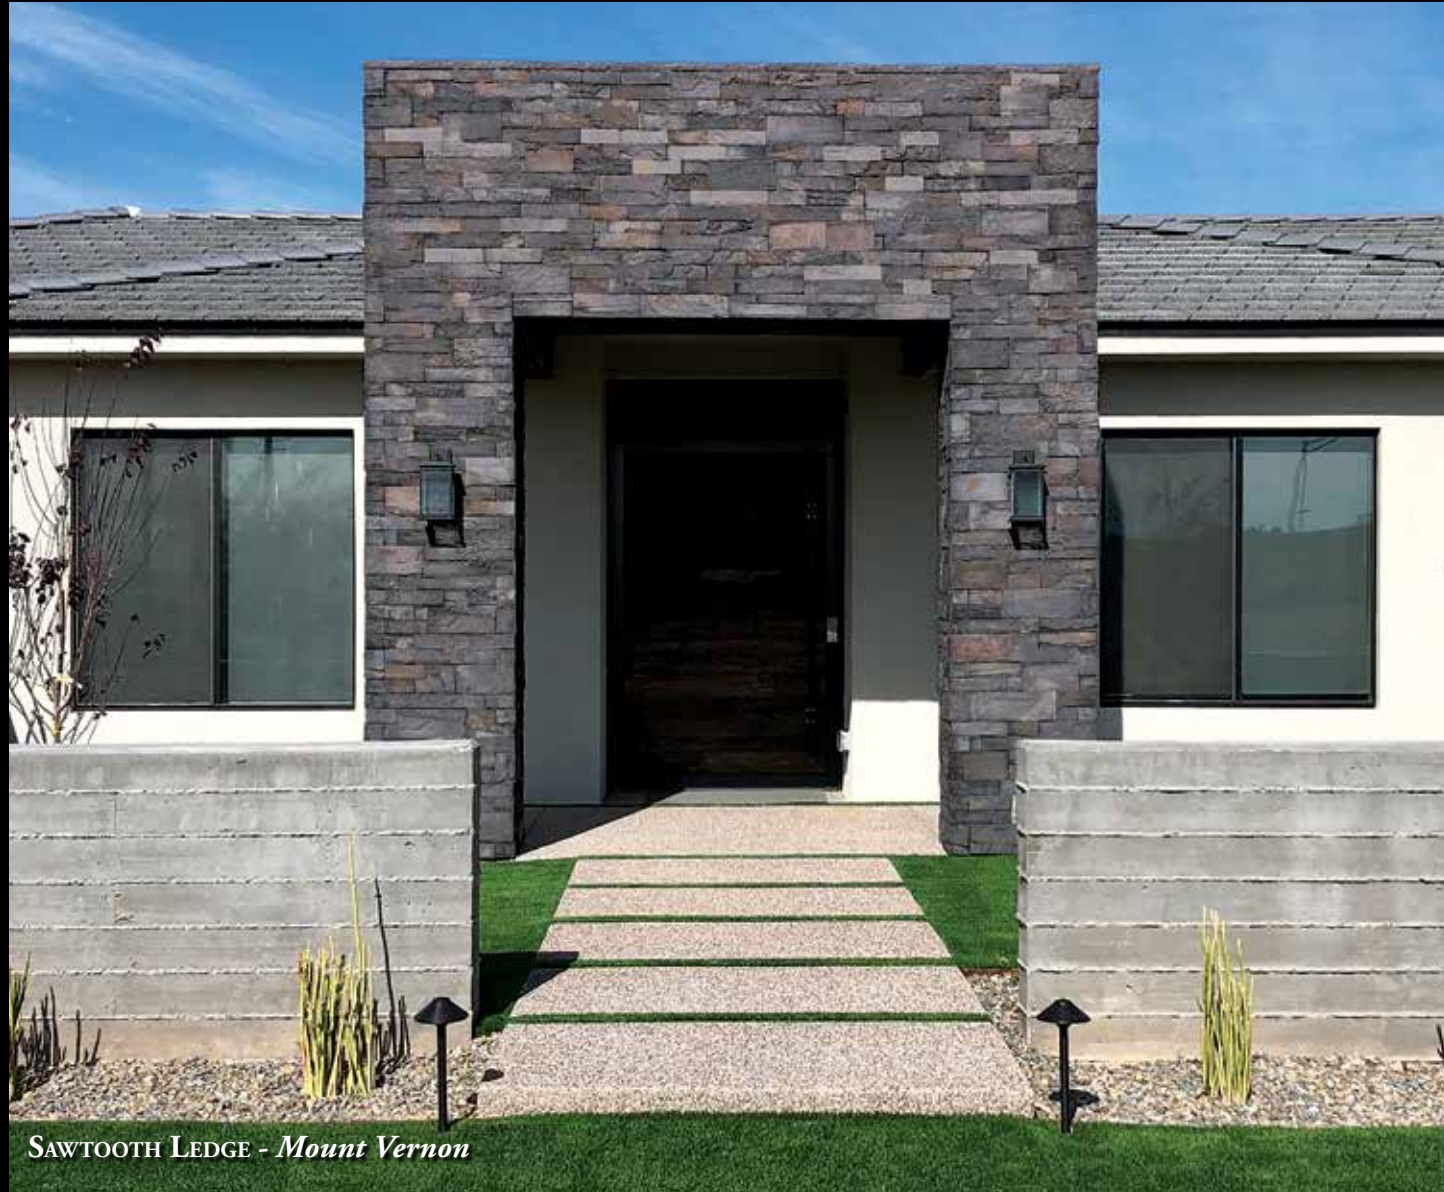

CORONADO[®]

STONE PRODUCTS

TRENDING PRODUCTS 2023

3 IN. SPLIT LIMESTONE - *Genoa Sands*

Sawtooth Ledge

Prairie
Stone

SAWTOOTH LEDGE - *Mount Vernon*

PRAIRIE STONE - *Grey Granite*

3 IN. SPLIT LIMESTONE

BLACK FOREST

3 IN. SPLIT LIMESTONE

VISTA POINTE

URBANA

TRENDING PRODUCTS

8" x 16" URBANA SMOOTH - *Silver Ash*

EASTERN MOUNTAIN LEDGE

VISTA POINTE

OLD WORLD LEDGE

VISTA POINTE

EASTERN MOUNTAIN LEDGE

HURON

OLD WORLD LEDGE

BIRCH GROVE

8" x 16" URBANA SPLIT

GREY GRANITE

8" x 16" URBANA SMOOTH

FRENCH WHITE

TUSCAN VILLA®

COAL

ELEMENT LEDGESTONE

MOUNT VERNON

The Coronado Stone — Advantage —